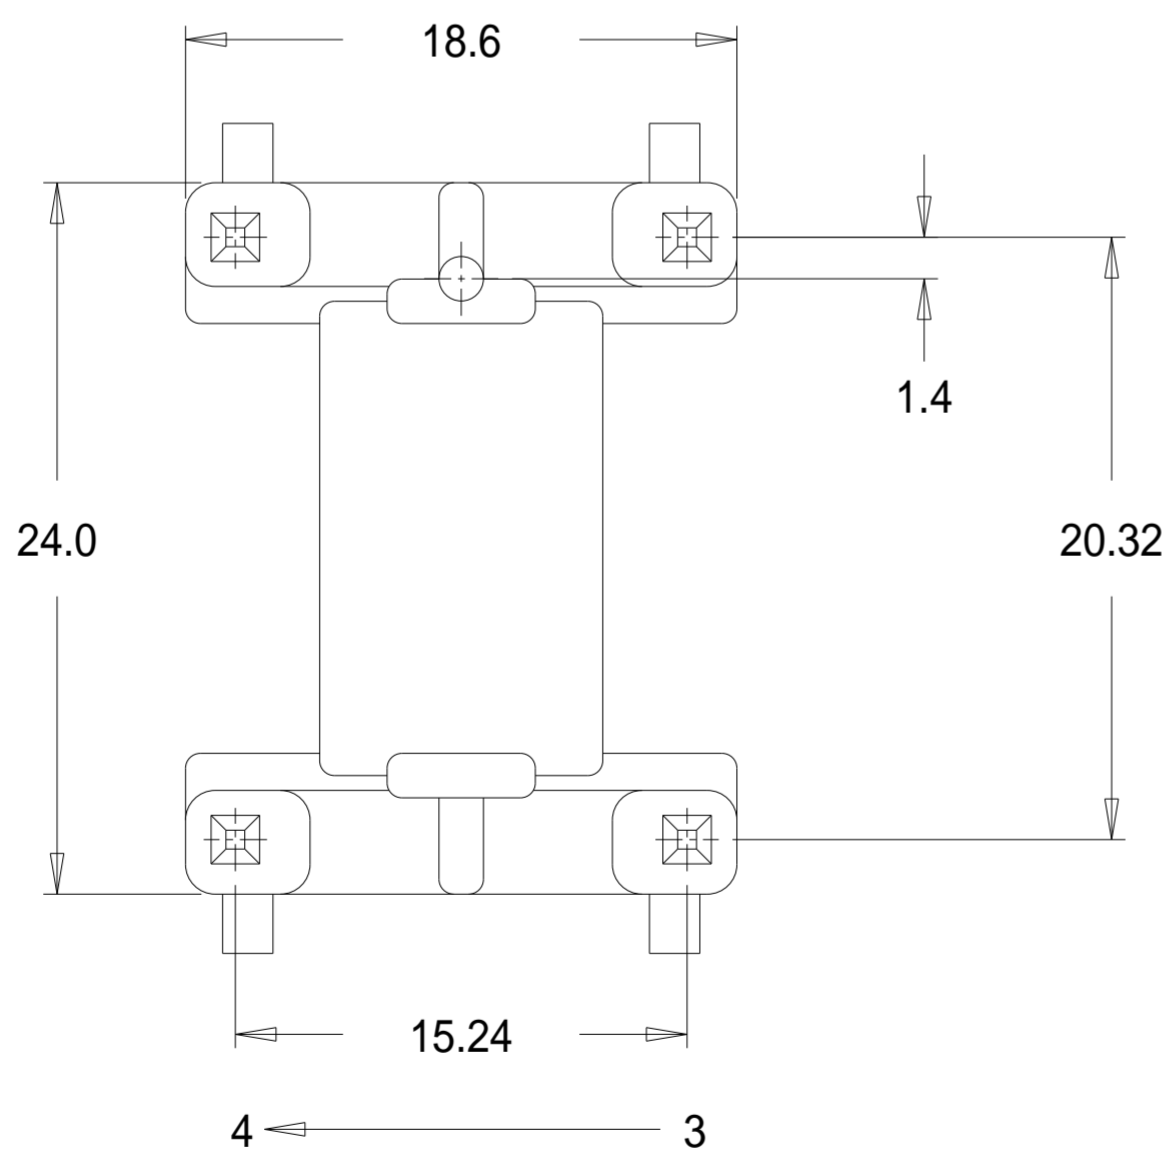

Part No. FU0625

U 20/16/7 Single Section 'U' Range Bobbin

Dimensions in millimetres.