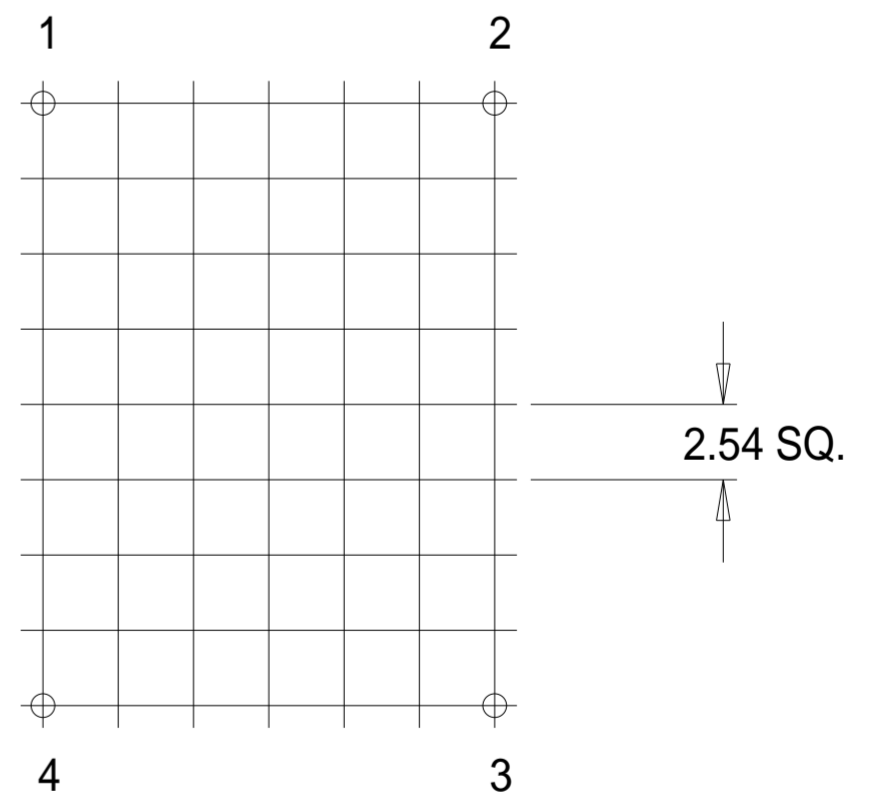

Part No. FU0625

U 20/16/7 Single Section 'U' Range Bobbin

Dimensions in millimetres.