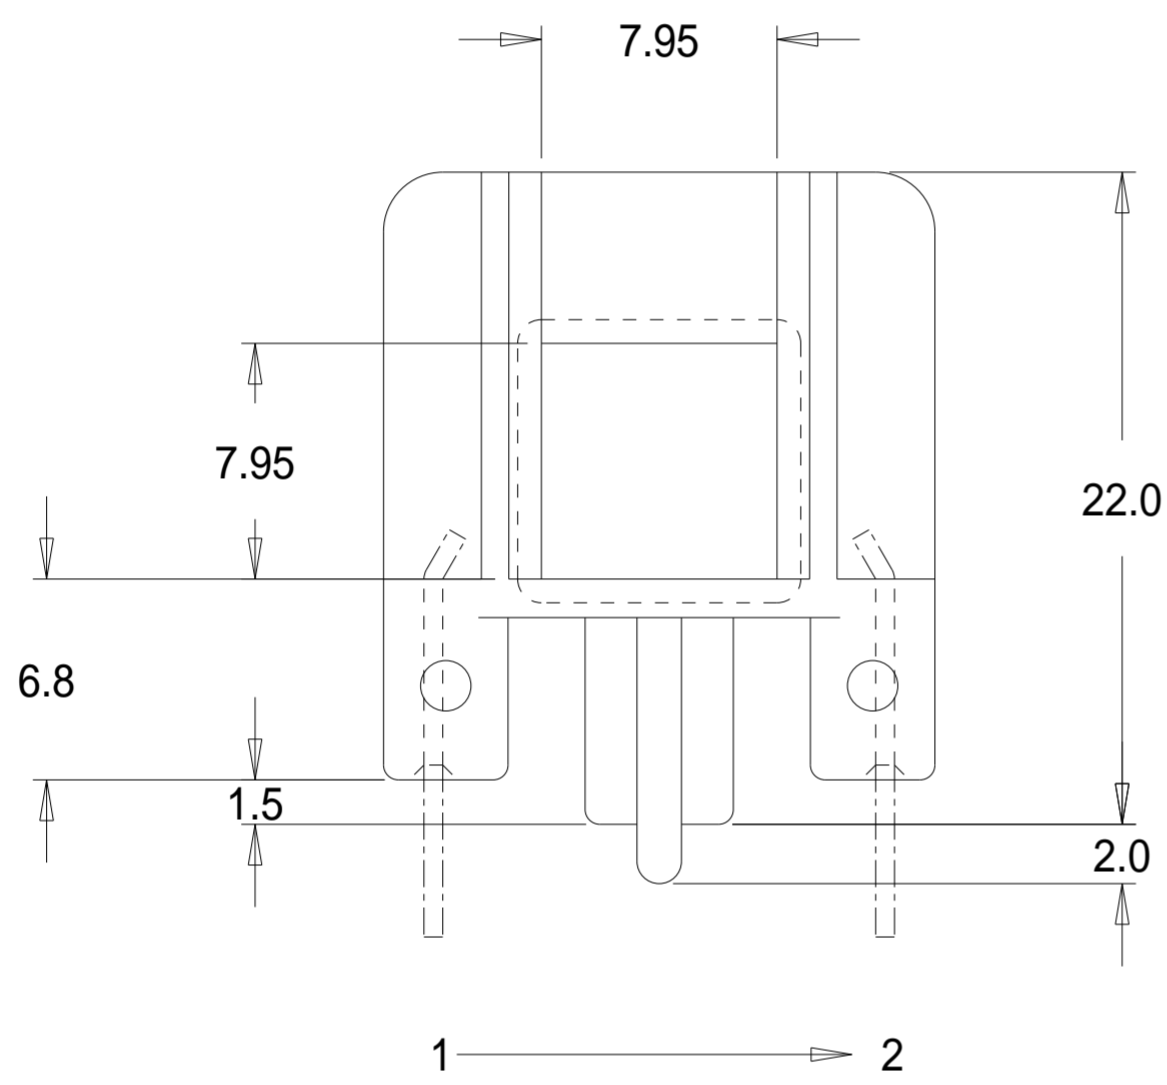

Part No. FU0625

U 20/16/7 Single Section 'U' Range Bobbin

Dimensions in millimetres.