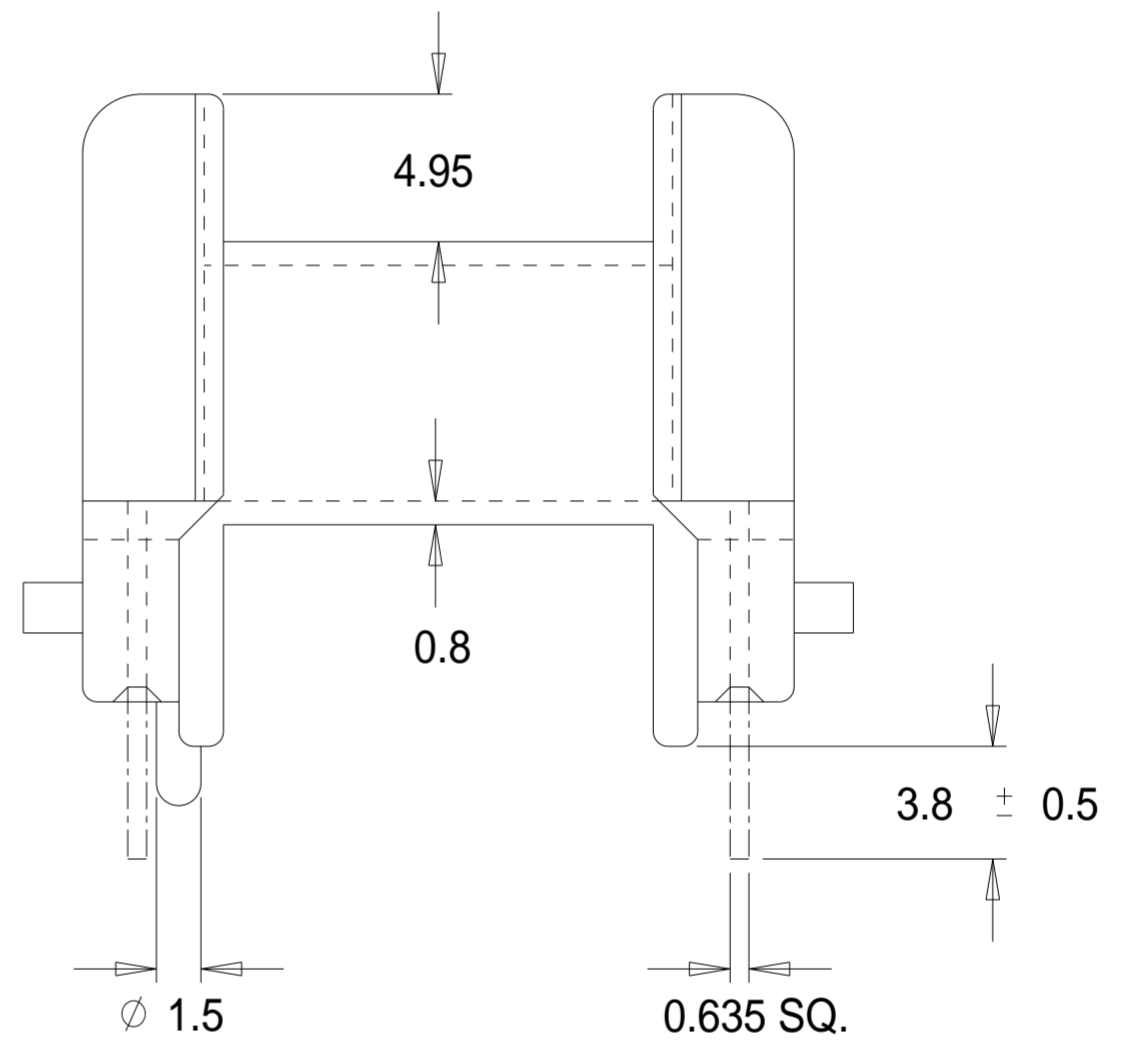

Part No. FU0625

U 20/16/7 Single Section 'U' Range Bobbin

Dimensions in millimetres.