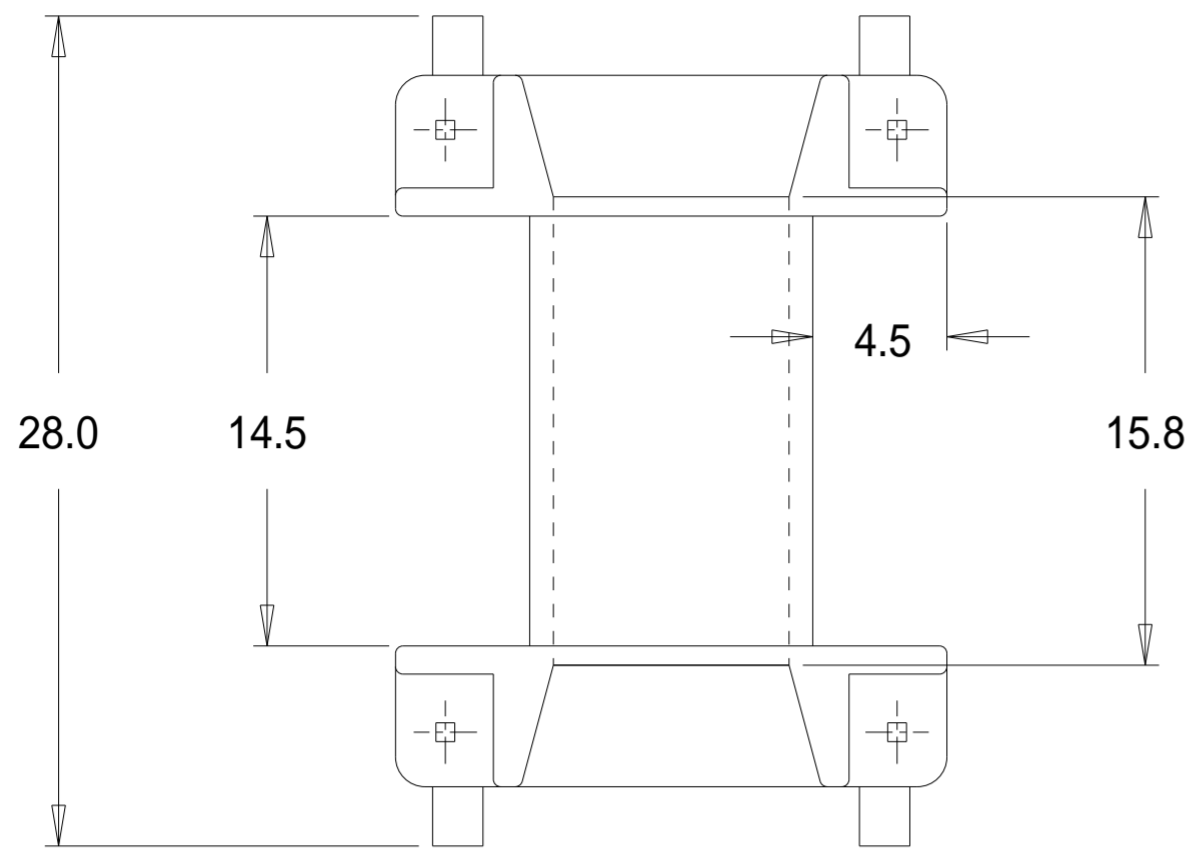

Part No. FU0625

U 20/16/7 Single Section 'U' Range Bobbin

Dimensions in millimetres.